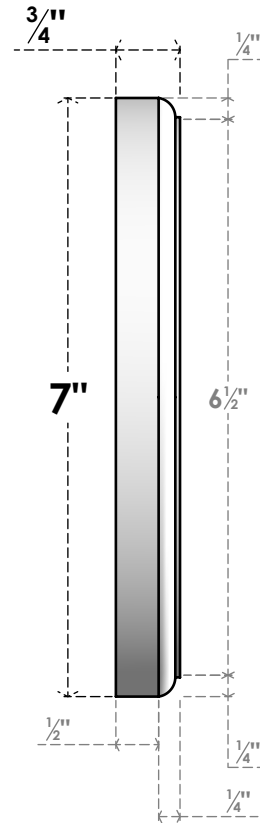

# ROSP070X070X075GRY08

7"W X 7"H X 3/4"P STANDARD GRAYSON STAR ROSETTE WITH ROUNDED EDGE, ARCHITECTURAL GRADE PVC

**FRONT**

**SIDE**

EKENA MILLWORK  
2300 WEST MAIN ST.  
CLARKSVILLE, TX 75426  
TOLL FREE: 866-607-0453  
WWW.EKENAMILLWORK.COM

**NOTES**

1. INSTALLATION TO BE COMPLETED IN ACCORDANCE WITH MANUFACTURER'S SPECIFICATIONS.
2. DRAWING MAY NOT BE TO SCALE
3. THIS DRAWING IS INTENDED FOR DESIGN AND PLANNING PURPOSES ONLY.
4. ALL INFORMATION CONTAINED HEREIN WAS CURRENT AT THE TIME OF DEVELOPMENT BUT MUST BE REVIEWED AND APPROVED BY THE PRODUCT MANUFACTURER TO BE CONSIDERED ACCURATE.
5. ARCHITECTURAL GRADE PVC PRODUCTS ARE MADE FROM EXPANDED CELLULAR PVC AND COME NATURALLY WHITE BUT MAY BE PAINTED