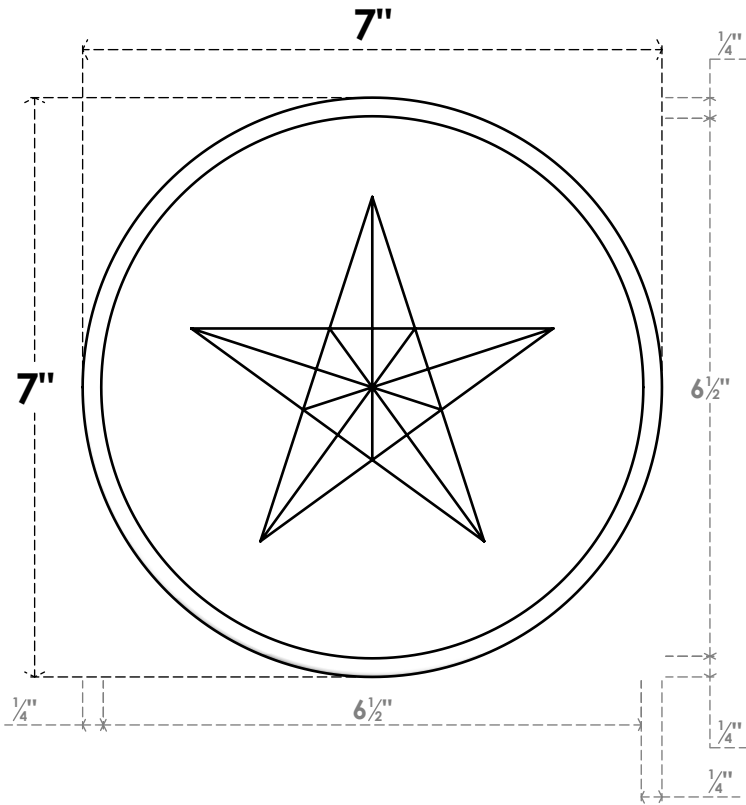

# ROSP070X070X075GRY08

7"W X 7"H X 3/4"P STANDARD GRAYSON STAR ROSETTE WITH ROUNDED EDGE, ARCHITECTURAL GRADE PVC

**FRONT**

**SIDE**

EKENA MILLWORK  
2300 WEST MAIN ST.  
CLARKSVILLE, TX 75426  
TOLL FREE: 866-607-0453  
WWW.EKENAMILLWORK.COM